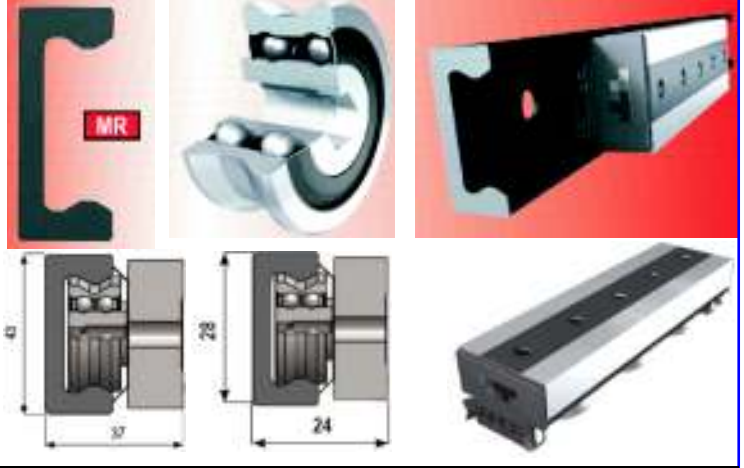

T RACE LINEER KIZAK VE ARABALAR

PARÇA NO	FİYAT/AD.
RA 28-3 RULMANLI ARABA	€ 95,20
RP 28-3 RULMANLI ARABA	€ 95,20
RV 28-3 RULMANLI ARABA	€ 95,20
RA 43-3 RULMANLI ARABA	€ 119,00
RF 43-3 RULMANLI ARABA	€ 119,00
RP 43-3 RULMANLI ARABA	€ 119,00
RV 43-3 RULMANLI ARABA	€ 119,00
RV 28-5 RULMANLI ARABA	€ 142,80
RV 43-5 RULMANLI ARABA	€ 165,20
PARÇA NO	FİYAT/MT.
MR 28 KIZAK	€ 130,20
MR 43 KIZAK	€ 203,00